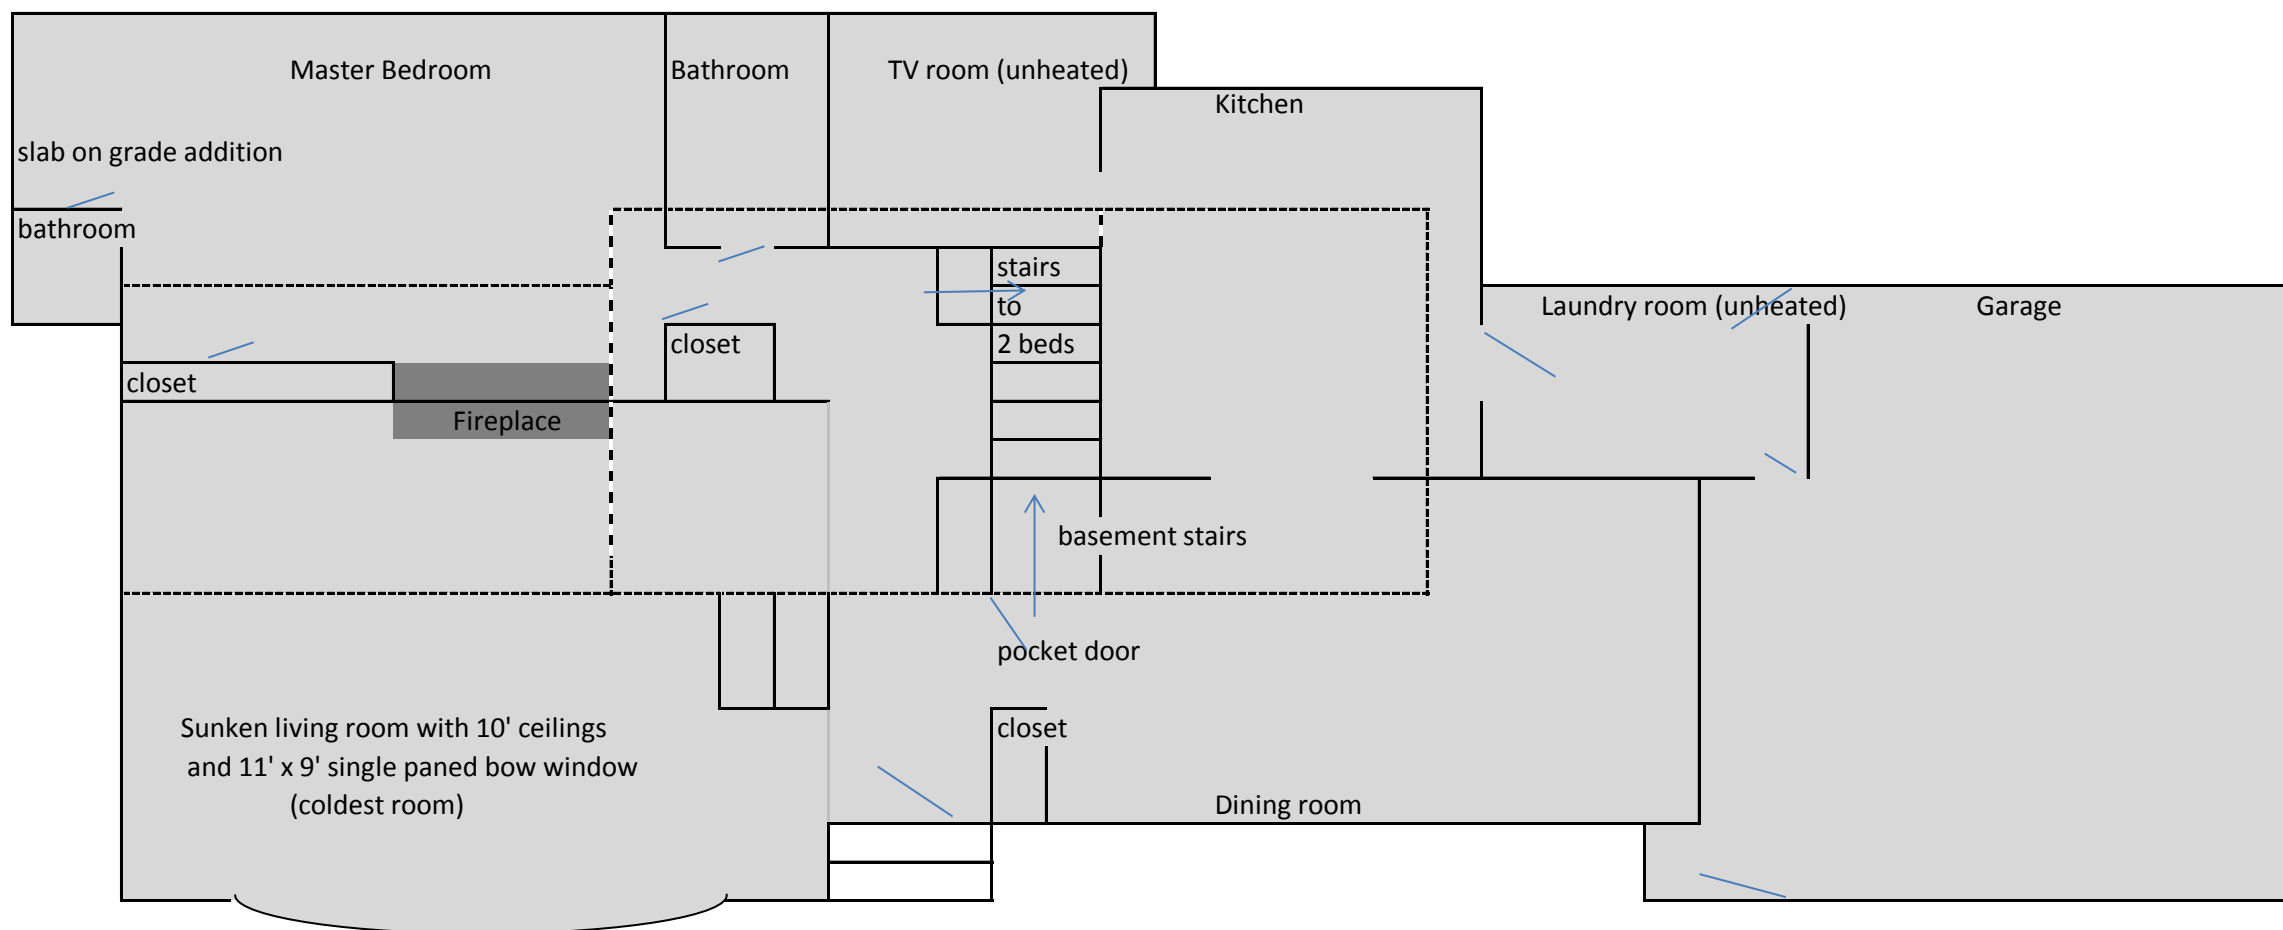

1.5 story ranch built in 1948  
~1900 sq ft

The original house appears to be cinderblock construction for the first floor.  
There appear to be several additions of the years: dormer added upstairs, the kitchen was bumped out ~ 5 feet and the TV room added (crawl

the dotted lines signify the rooms upstairs

Outside

Living room view from hallway near stairs (towards the front of the house)

Living room view from standing near the front window looking towards the fireplace/stairs.