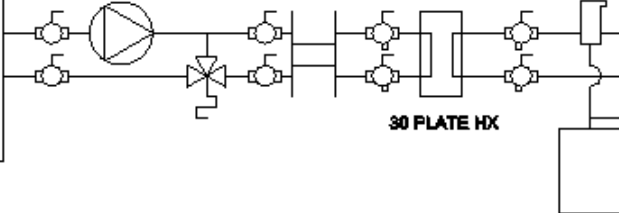

EMPYRE ELITE 100

30 PLATE HX

BACK UP BOILER

RADIATORS WITH TRYS

THERMOFIN C STAPLE UP