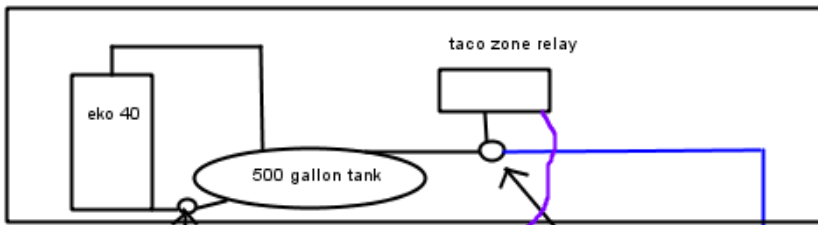

OUT BUILDING

t-stat set at 72 degrees