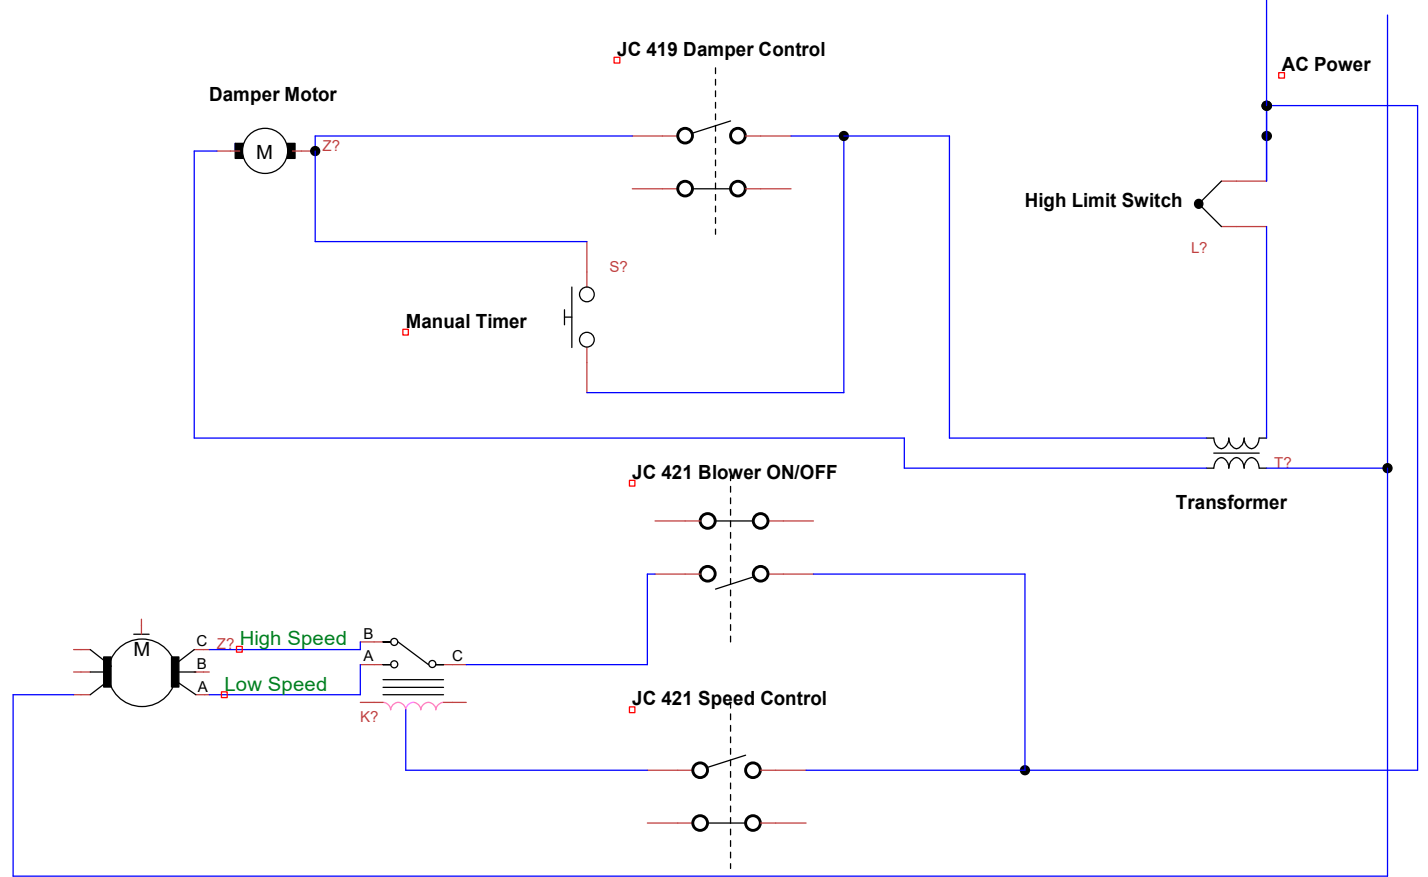

D_CHASSIS

Title	
Author	
File C:\Users\Matt\Documents\Furnace.dsn	
Revision 1.0	Date

T
X

JC 420 Speed Control

X

Document
Sheets 1 of 1