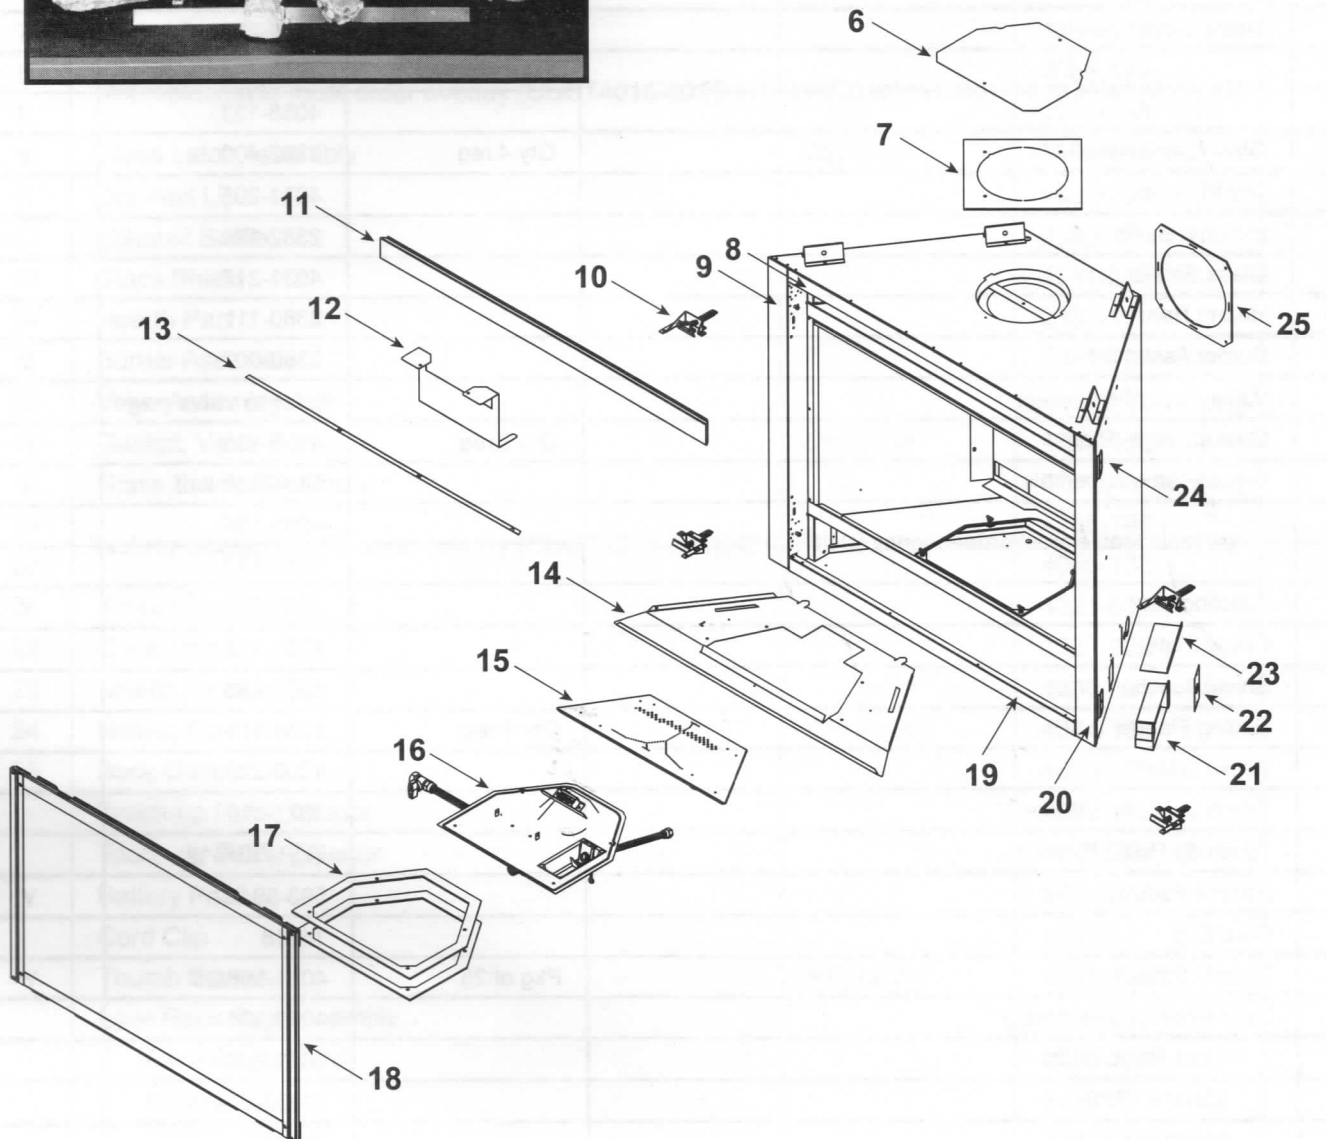

B. Service Parts

Service Parts NDV3630I-B, NDV3933I-B, NDV4236I-B, NDV4842I-B

Novus Gas Fireplace - DV

Beginning Manufacturing Date: Feb 2016
Ending Manufacturing Date: Active

Log Set Assembly

Part number list on following page.