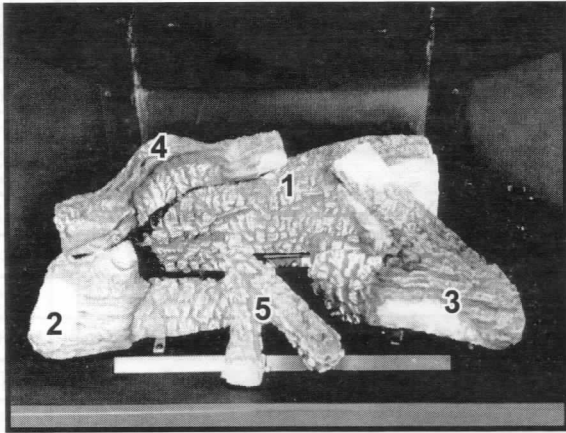

B. Service Parts

Service Parts NDV3630I-B, NDV3933I-B, NDV4236I-B, NDV4842I-B

Novus Gas Fireplace - DV

Beginning Manufacturing Date: Feb 2016
Ending Manufacturing Date: Active

Log Set Assembly

Part number list on following page.