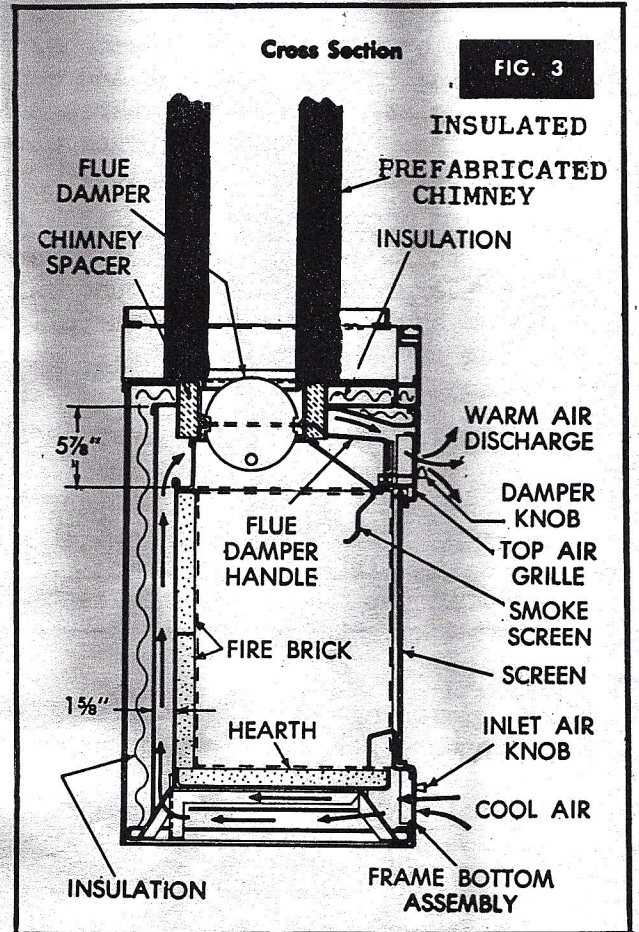

WHEN ORDERING REPAIR PARTS, ALWAYS GIVE THE FOLLOWING INFORMATION.

1. The Part Number in this list.
2. The Part Name in this list.
3. The Model and Stock Number of your fireplace which is on the nameplate on the inside right hand shield of the fireplace.

PARTS LIST

KEY NO.	PART NUMBERS			DESCRIPTION
	MODEL BI28M	MODEL BI36M-1	MODEL BI42M	
1	Y13482	Y13451	Y13467	*Top Frame
2	Y14495	Y14484	Y14506	Top Air Grille
3	T19232	T19001	T19224	Smoke Shield
4	—	T18018	T18009	Fire Brick Holder
5	K15544	K15545	K15546	Fire Brick ♦
6	T18075	T19016	T18044	Fire Box Right Shield
7	T19130	T19130	T19130	Bracket (2 Req.)
8	T19019	—	—	Right Shield Cap
9	K16515	K16515	K16515	Seal (2 Req.)
10	Y14494	Y14482	Y14505	*Right Frame
11	Y13877	Y13878	Y13879	Hearth
12	Z3504	Z3504	Z3504	Knob (2 Req.)
13	Y14509	Y14507	Y14503	Frame Bottom
14	Y14508	Y14508	Y14508	Draft Slide (2 Req.)
15	Y14493	Y14481	Y14504	*Left Frame
16	T18074	T19015	T18043	Fire Box Left Shield
17	T19020	—	—	Left Shield Cap
18	K15748	K15748	K15748	Knob
19	T19129	T19129	T19129	Riser Rod Bracket (2 Req.)
20	Y14485	Y14485	Y14485	Riser Rod
21	Y14041	Y14041	Y14043	Chimney Spacer
22	Y13452	Y13452	Y13468	Damper
23	K16542	K16542	K16730	Damper Rod
24	Z3393	Z3393	Z3393	Spacer
25	Y13455	Y13455	Y13455	*Inlet (2 Req.)
26	T17692	T17692	T17692	Inlet Cover (2 Req.)
27	K15590	K15245	K15573	Rod (2 Req.)
28	K14273	K14273	K14273	Ring ■
29	Y13321	Y13321	Y13321	Handle (2 Req.)
30	K16731	K16389	K16738	Screen (2 Req.)
‡	F3407	F3407	F3407	Owners Manual and Parts List