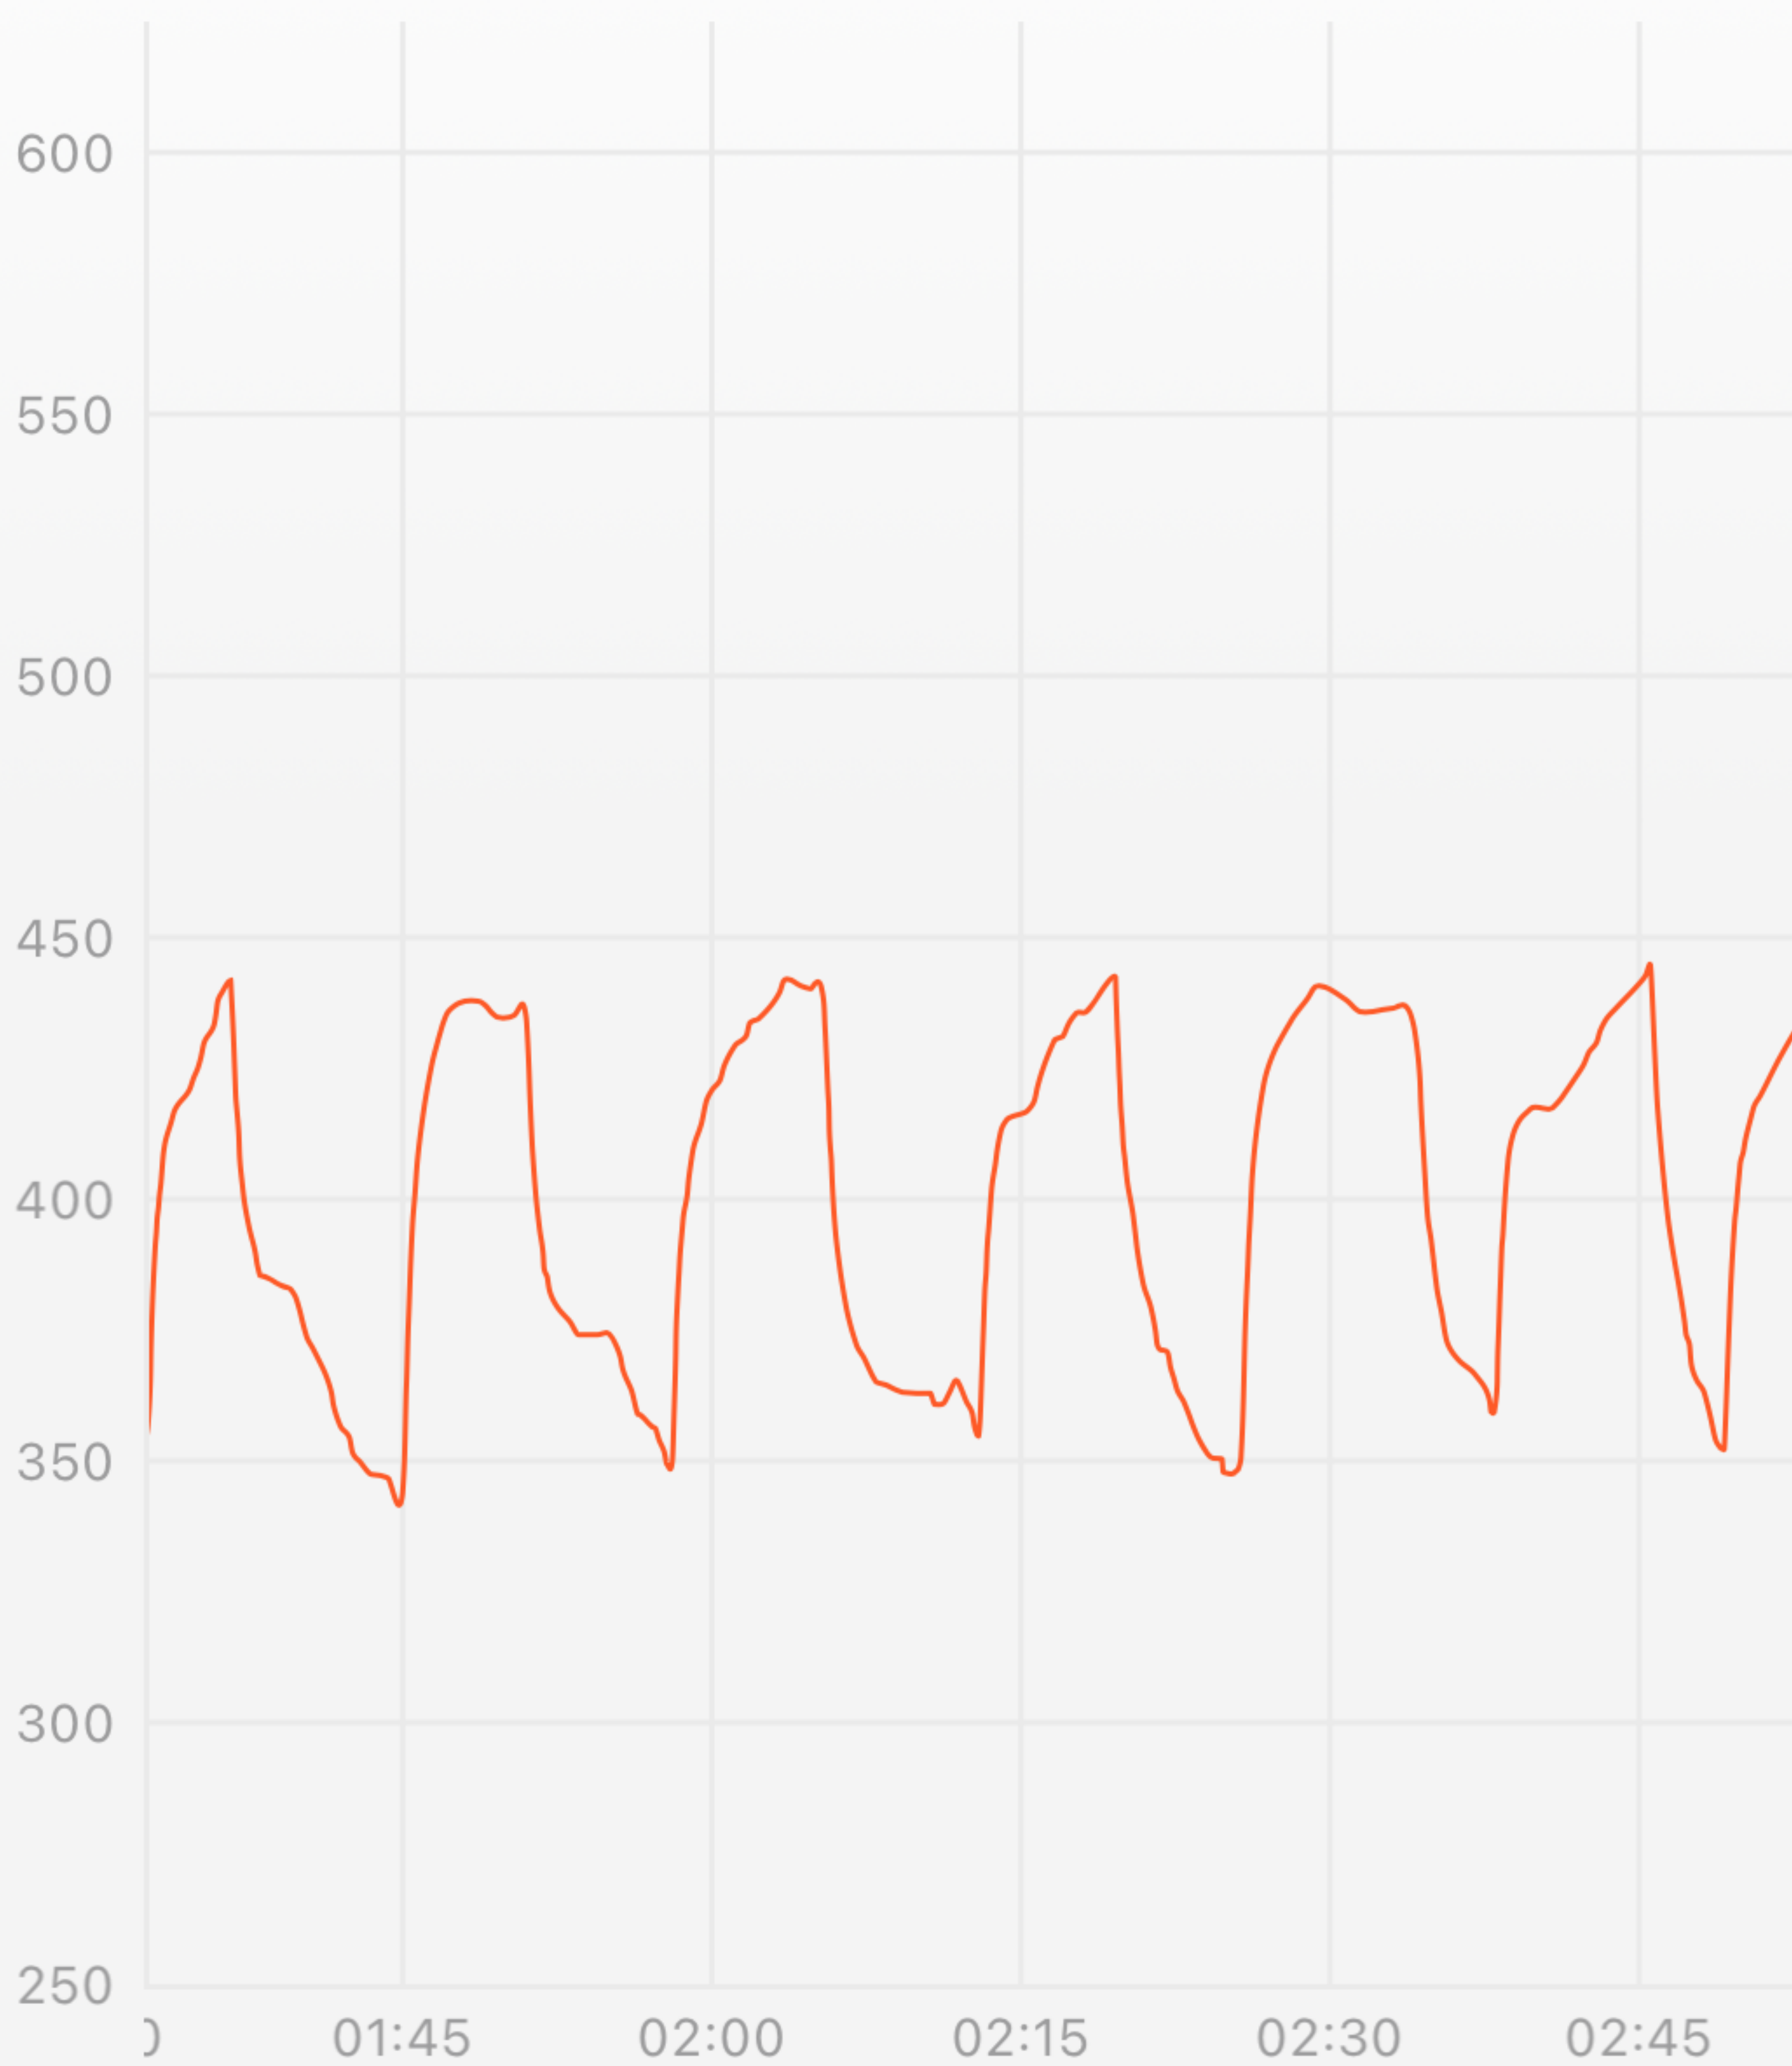

GRAPH

No settings

No settings

Current temp

453°F

Replace data source

— HIGHEST

— LOWEST

Unit:°F

2021-11-17

All

1

2

3

4