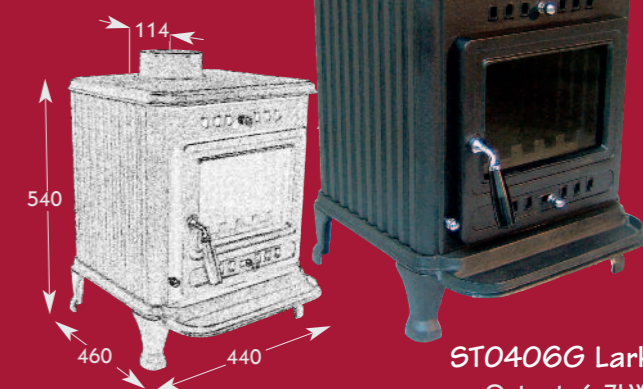

ST0311B Orford
Output: 5-6kW
Weight: 63kg
Flue dia: 130mm
Height to centre of rear flue outlet: 500mm

ST2800A Flatford
Output: 6-8kW
Weight: 96kg
Flue dia: 130mm
Height to centre of rear flue outlet: 477mm

ST1050 Gainsborough
Output: 7-10kW
Weight: 110kg
Flue dia: 152mm
Height to centre of rear flue outlet: 470mm

ST0311H Orford with Reeded side panels
Output: 5-6kW
Weight: 63kg
Flue dia: 130mm
Height to centre of rear flue outlet: 500mm

ST0147B Constable
Output: 6-7kW
Weight: 88kg
Flue dia: 130mm
Height to centre of rear flue outlet: 432mm

ST0406 Butley
Output: 6-7kW
Weight: 70kg
Flue dia: 130mm
Height to centre of rear flue outlet: 425mm

All dimensions in mm. Stove outputs and dimensions are approximate. Specifications are subject to change without prior notice.

ST2800-11 Aldeburgh
Output: 6-8kW
Weight: 96kg
Flue dia: 130mm
Height to centre of rear flue outlet: 485mm