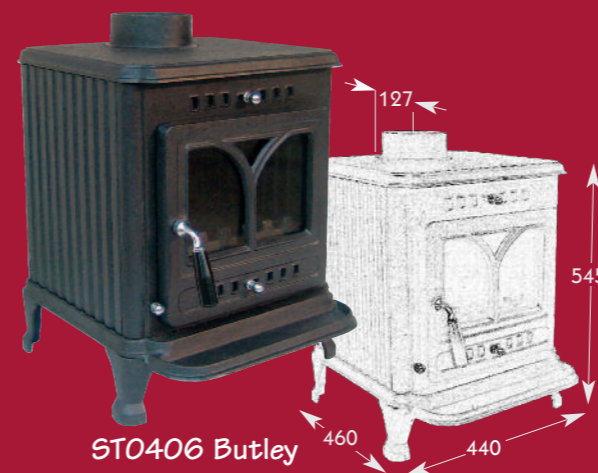

ST0406 Butley
Output: 6-7kW
Weight: 70kg
Flue dia: 130mm
Height to centre of rear flue outlet: 425mm