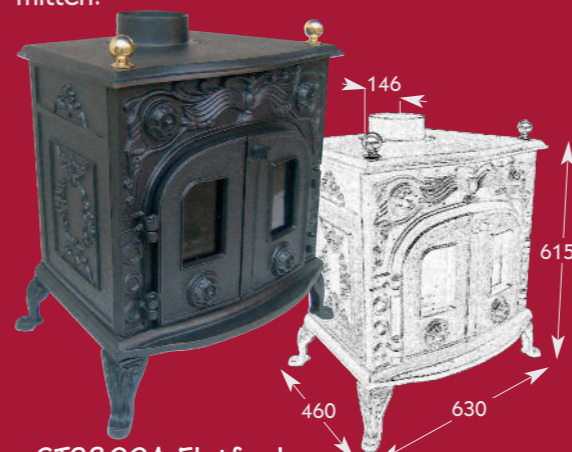

With heat outputs ranging from 5kW to 16kW, single and two door options, multi-fuel grates as standard and the flexibility to install with top or back flue outlets, the Suffolk range caters for virtually every installation requirement.

All Suffolk stoves come with an Airwash system as standard and comply with European Standard EN13240 and include approval for installation on 12mm deep hearths.

These robustly built cast iron stoves represent excellent value, will give years of trouble free operation and are simple and safe to operate. All stoves are provided with the necessary operating tools, user instructions and heat proof mitten.

ST0709 Capel
Output: 5kW
Weight: 67kg
Airwash & tertiary air systems
Flue dia: 130mm
Height to centre of rear flue outlet: 525mm

Rear View: Featuring a one handed control of secondary, tertiary and primary air. Can be connected to a direct air supply.

ST0311B Orford
Output: 5-6kW
Weight: 63kg
Flue dia: 130mm
Height to centre of rear flue outlet: 500mm

ST2800A Flatford
Output: 6-8kW
Weight: 96kg
Flue dia: 130mm
Height to centre of rear flue outlet: 477mm