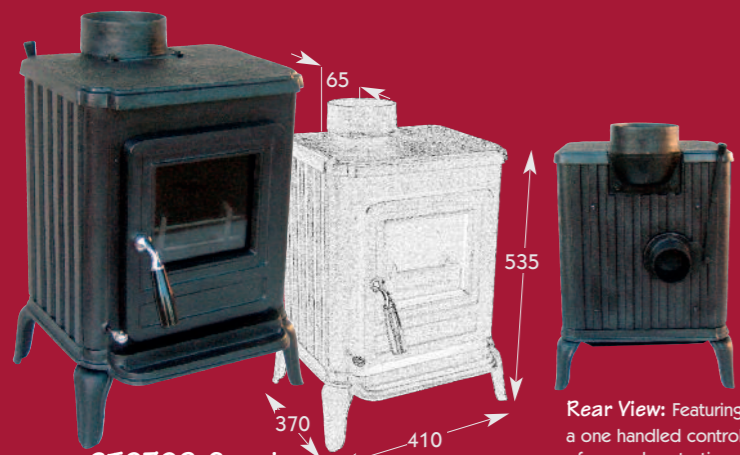

The **Suffolk** range, first introduced in 2003, has since built an enviable reputation for reliability and great value. Traditional styling combined with high combustion efficiency ensures that Suffolk multi-fuel stoves can offer a viable alternative heat source in an age of rapidly increasing energy costs.

With heat outputs ranging from 5kW to 16kW, single and two door options, multi-fuel grates as standard and the flexibility to install with top or back flue outlets, the Suffolk range caters for virtually every installation requirement.

All Suffolk stoves come with an Airwash system as standard and comply with European Standard EN13240 and include approval for installation on 12mm deep hearths.

These robustly built cast iron stoves represent excellent value, will give years of trouble free operation and are simple and safe to operate. All stoves are provided with the necessary operating tools, user instructions and heat proof mitten.

ST0709 Capel
Output: 5kW
Weight: 67kg
Airwash & tertiary air systems
Flue dia: 130mm
Height to centre of rear flue outlet: 525mm

Rear View: Featuring a one handed control of secondary, tertiary and primary air. Can be connected to a direct air supply.