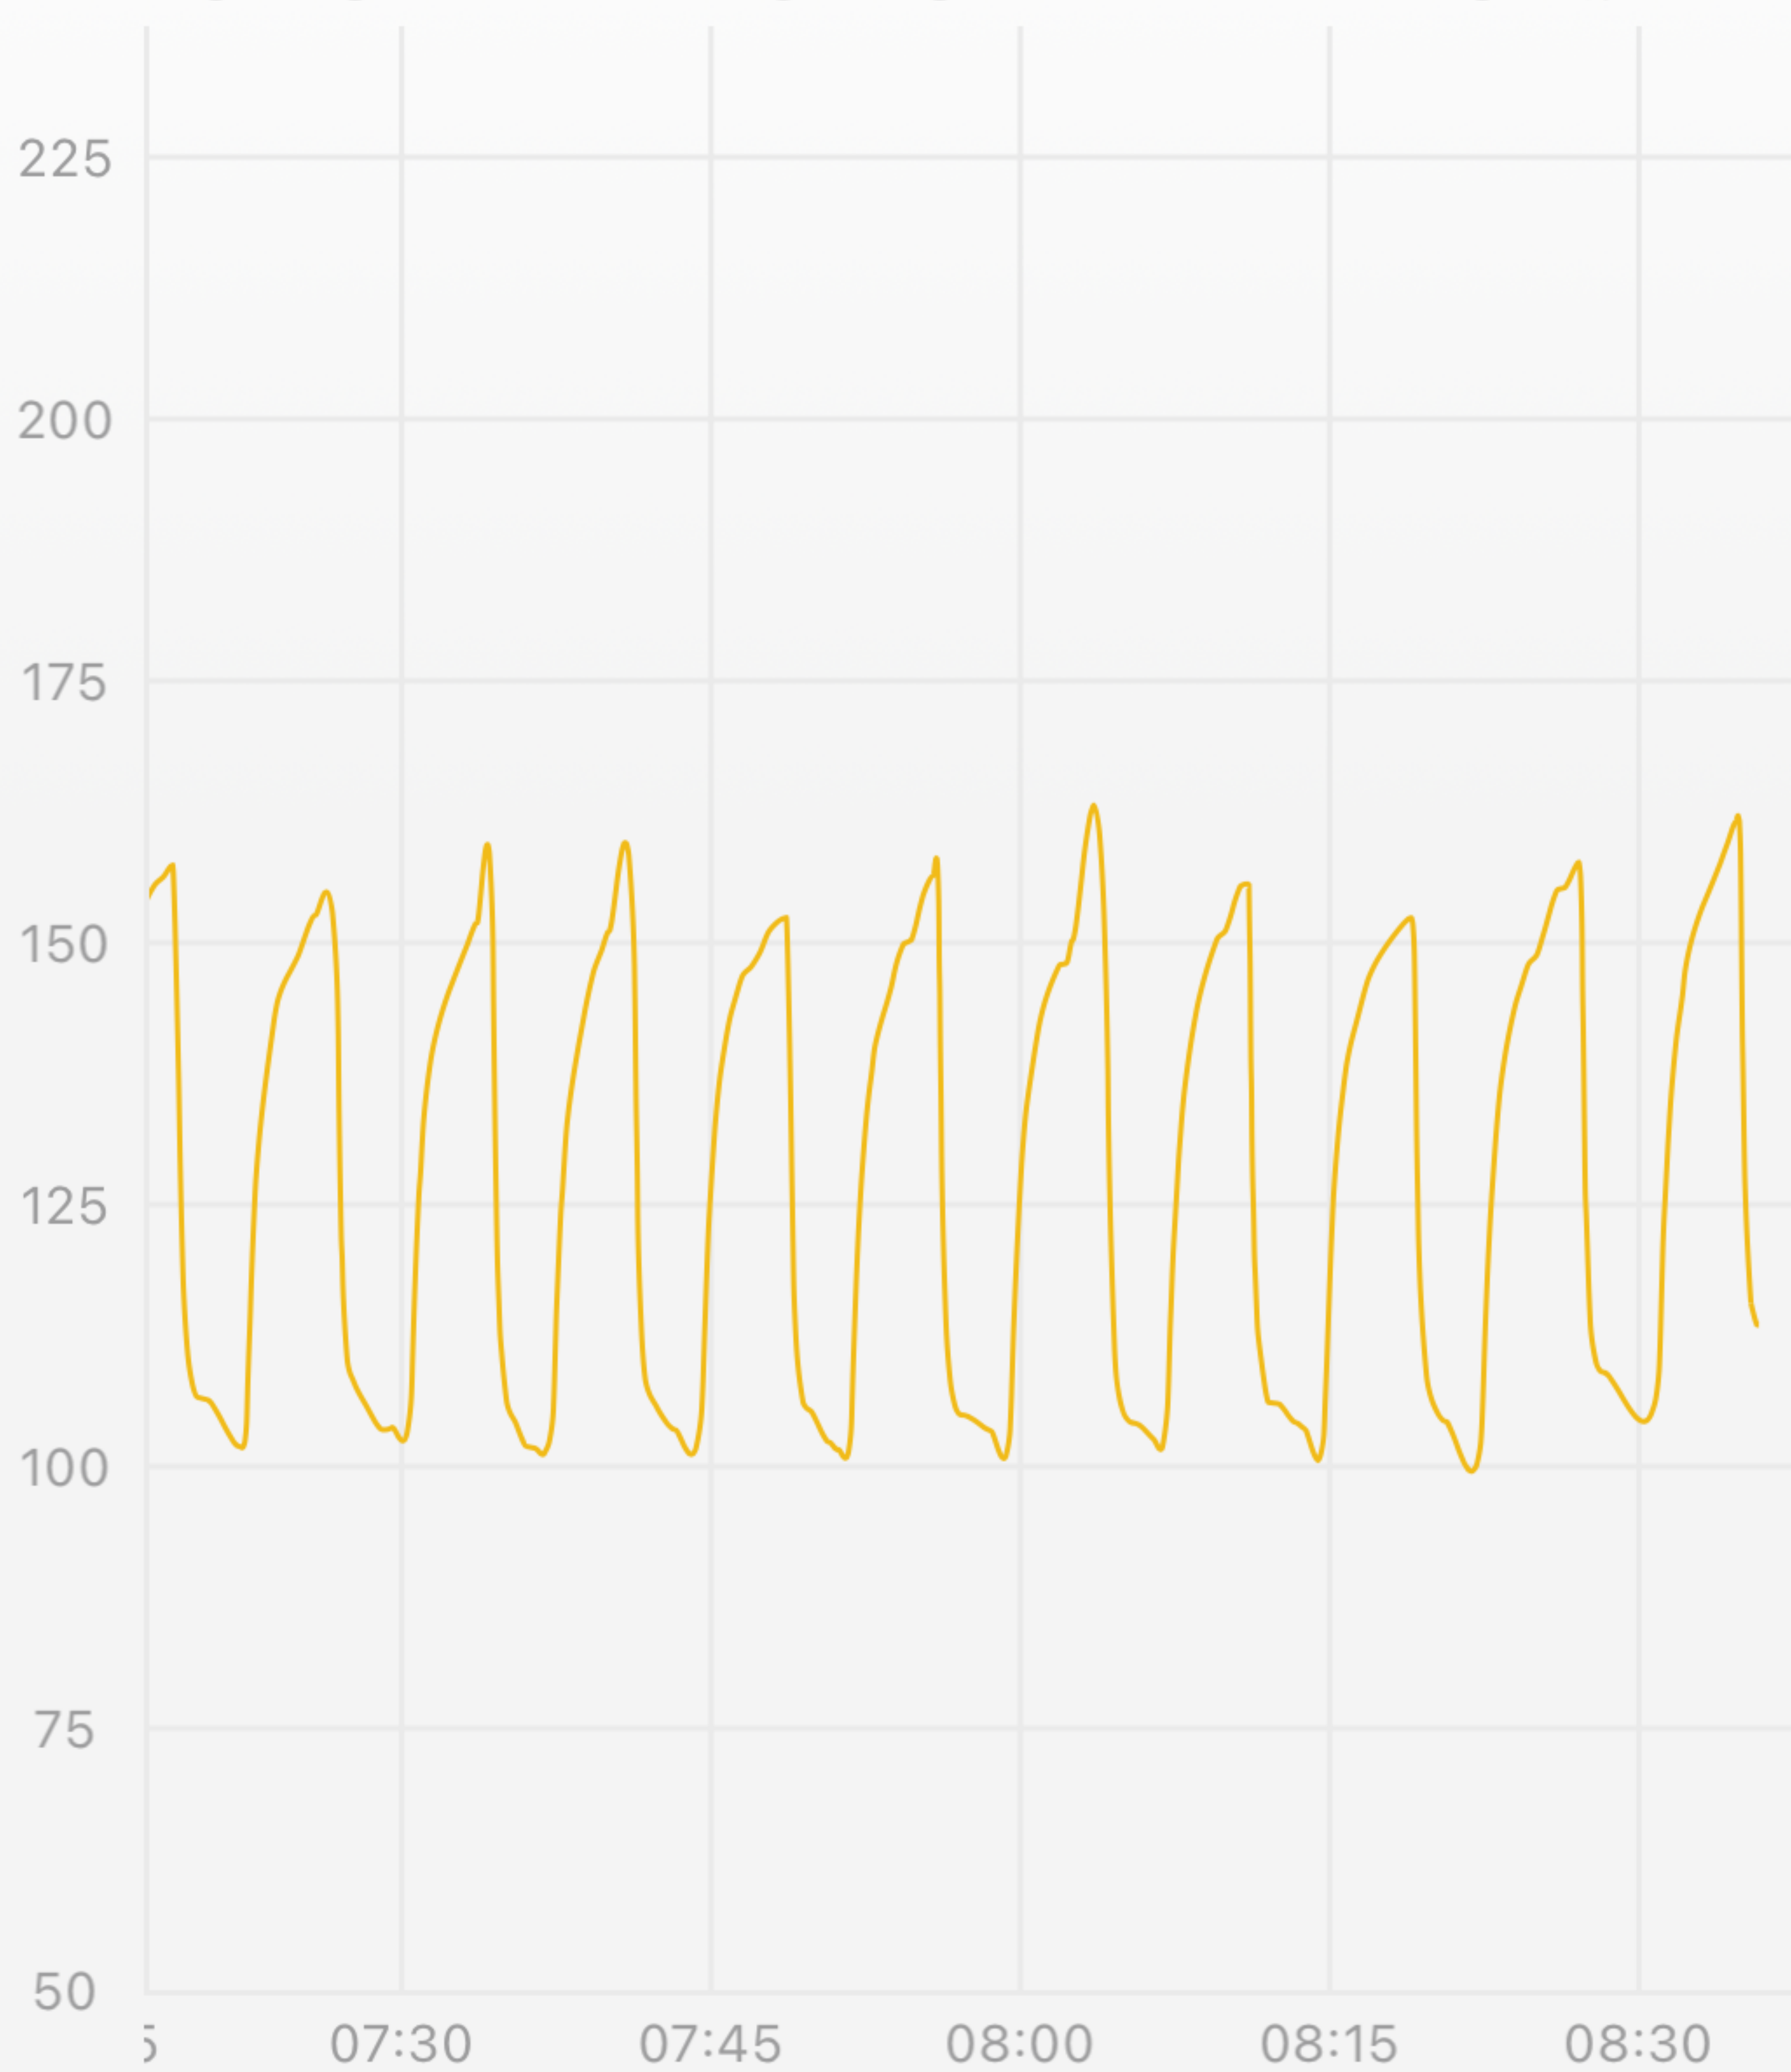

GRAPH

No settings

No settings

Current temp

114°F

Replace data source

— HIGHEST

— LOWEST

Unit:°F

2021-11-17

All

1

2

3

4