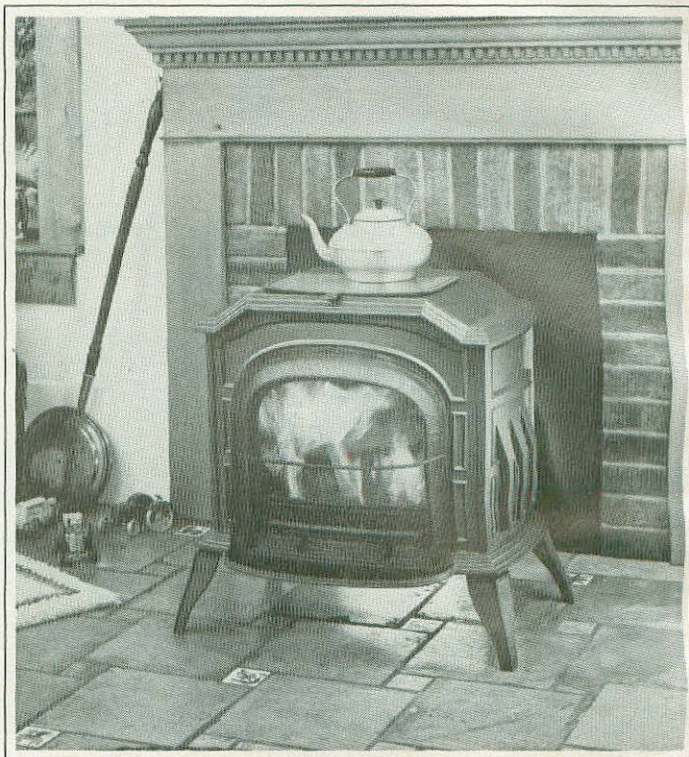

## Manufacturer's Comment

The Resolute, our newest and smallest stove, has been painstakingly engineered to allow you to make more efficient use of your fireplace. Its compact size and shape and its low flue collar height (26") make it ideally suited as a hearth stove. The front door can be removed and replaced with the handsome spark screen which comes with the stove. You'll enjoy the charm of an open fire without the wasteful inefficiency of conventional fireplace operation. Replace the front door and you have a modern, airtight heater.

The Resolute is available as a wood-burner with optional glass panels for the classic fanlight, or as a highly efficient coal-burner which will easily convert to wood.

It is the ideal stove for heating a smaller home, a cottage or that favorite family area. It is also the perfect second stove for a family which currently heats a large home with a single woodstove or a wood-fired furnace.