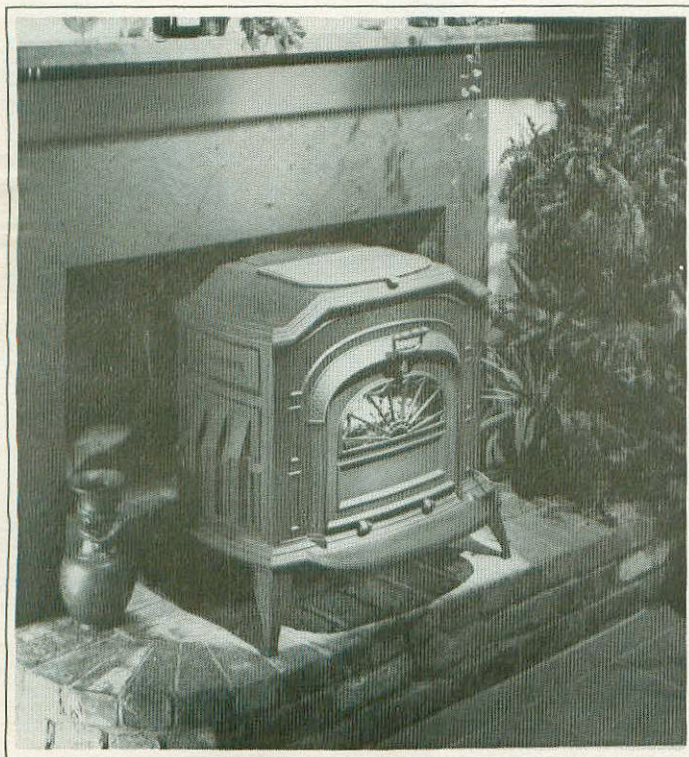

## Manufacturer's Comment

The Resolute, our newest and smallest stove, has been painstakingly engineered to allow you to make more efficient use of your fireplace. Its compact size and shape and its low flue collar height (26") make it ideally suited as a hearth stove. The front door can be removed and replaced with the handsome spark screen which comes with the stove. You'll enjoy the charm of an open fire without the wasteful inefficiency of conventional fireplace operation. Replace the front door and you have a modern, airtight heater.

The Resolute is available as a wood-burner with optional glass panels for the classic fanlight, or as a highly efficient coal-burner which will easily convert to wood.

It is the ideal stove for heating a smaller home, a cottage or that favorite family area. It is also the perfect second stove for a family which currently heats a large home with a single woodstove or a wood-fired furnace.